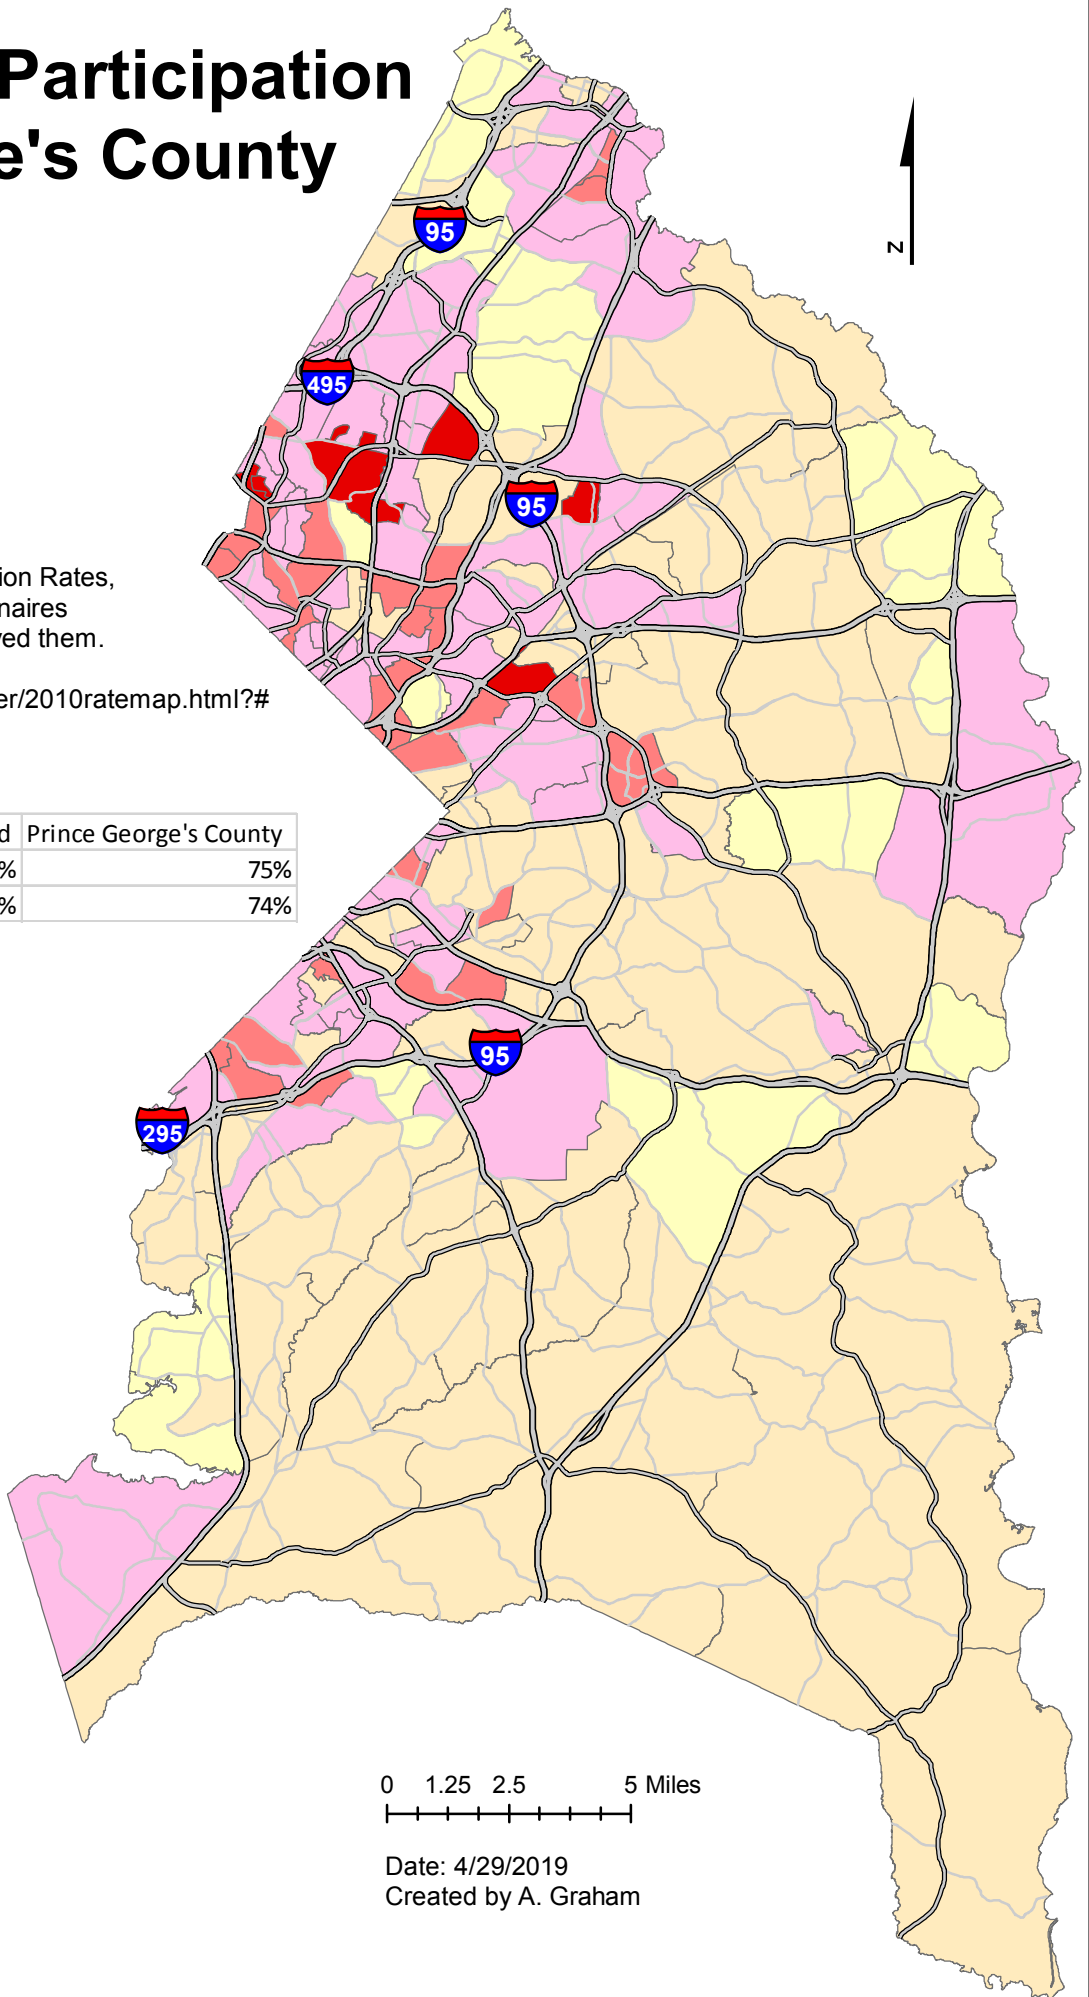

2010 Census Participation Prince George's County

Source:

US Census Participation Rates

These are the 2010 Census Participation Rates, defined as the percentage of questionnaires mailed back by households that received them.

<https://www.census.gov/censusexplorer/2010ratemap.html?#>

	State of Maryland	Prince George's County
2000 Participation Rate	76%	75%
2010 Participation Rate	76%	74%

2010 Participation Rate

0 1.25 2.5 5 Miles