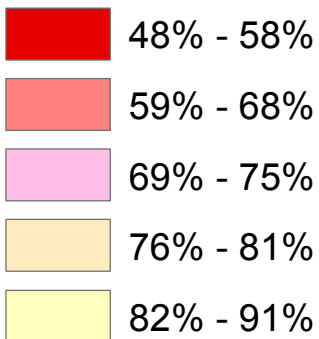

2010 Census Participation Prince George's County

Source:

US Census Participation Rates

These are the 2010 Census Participation Rates, defined as the percentage of questionnaires mailed back by households that received them.

<https://www.census.gov/censusexplorer/2010ratemap.html?#>

	State of Maryland	Prince George's County
2000 Participation Rate	76%	75%
2010 Participation Rate	76%	74%

2010 Participation Rate

0 1.25 2.5 5 Miles

Date: 4/29/2019
Created by A. Graham