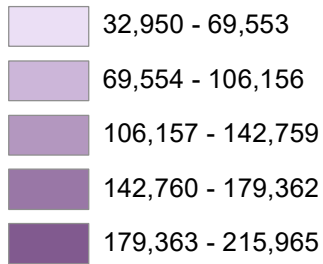

2020 Median Household Income

Prince George's County
2020 Decennial Census, by Census Tract

Median Household Income (\$)

Prince George's County
Median Household Income
\$86,994