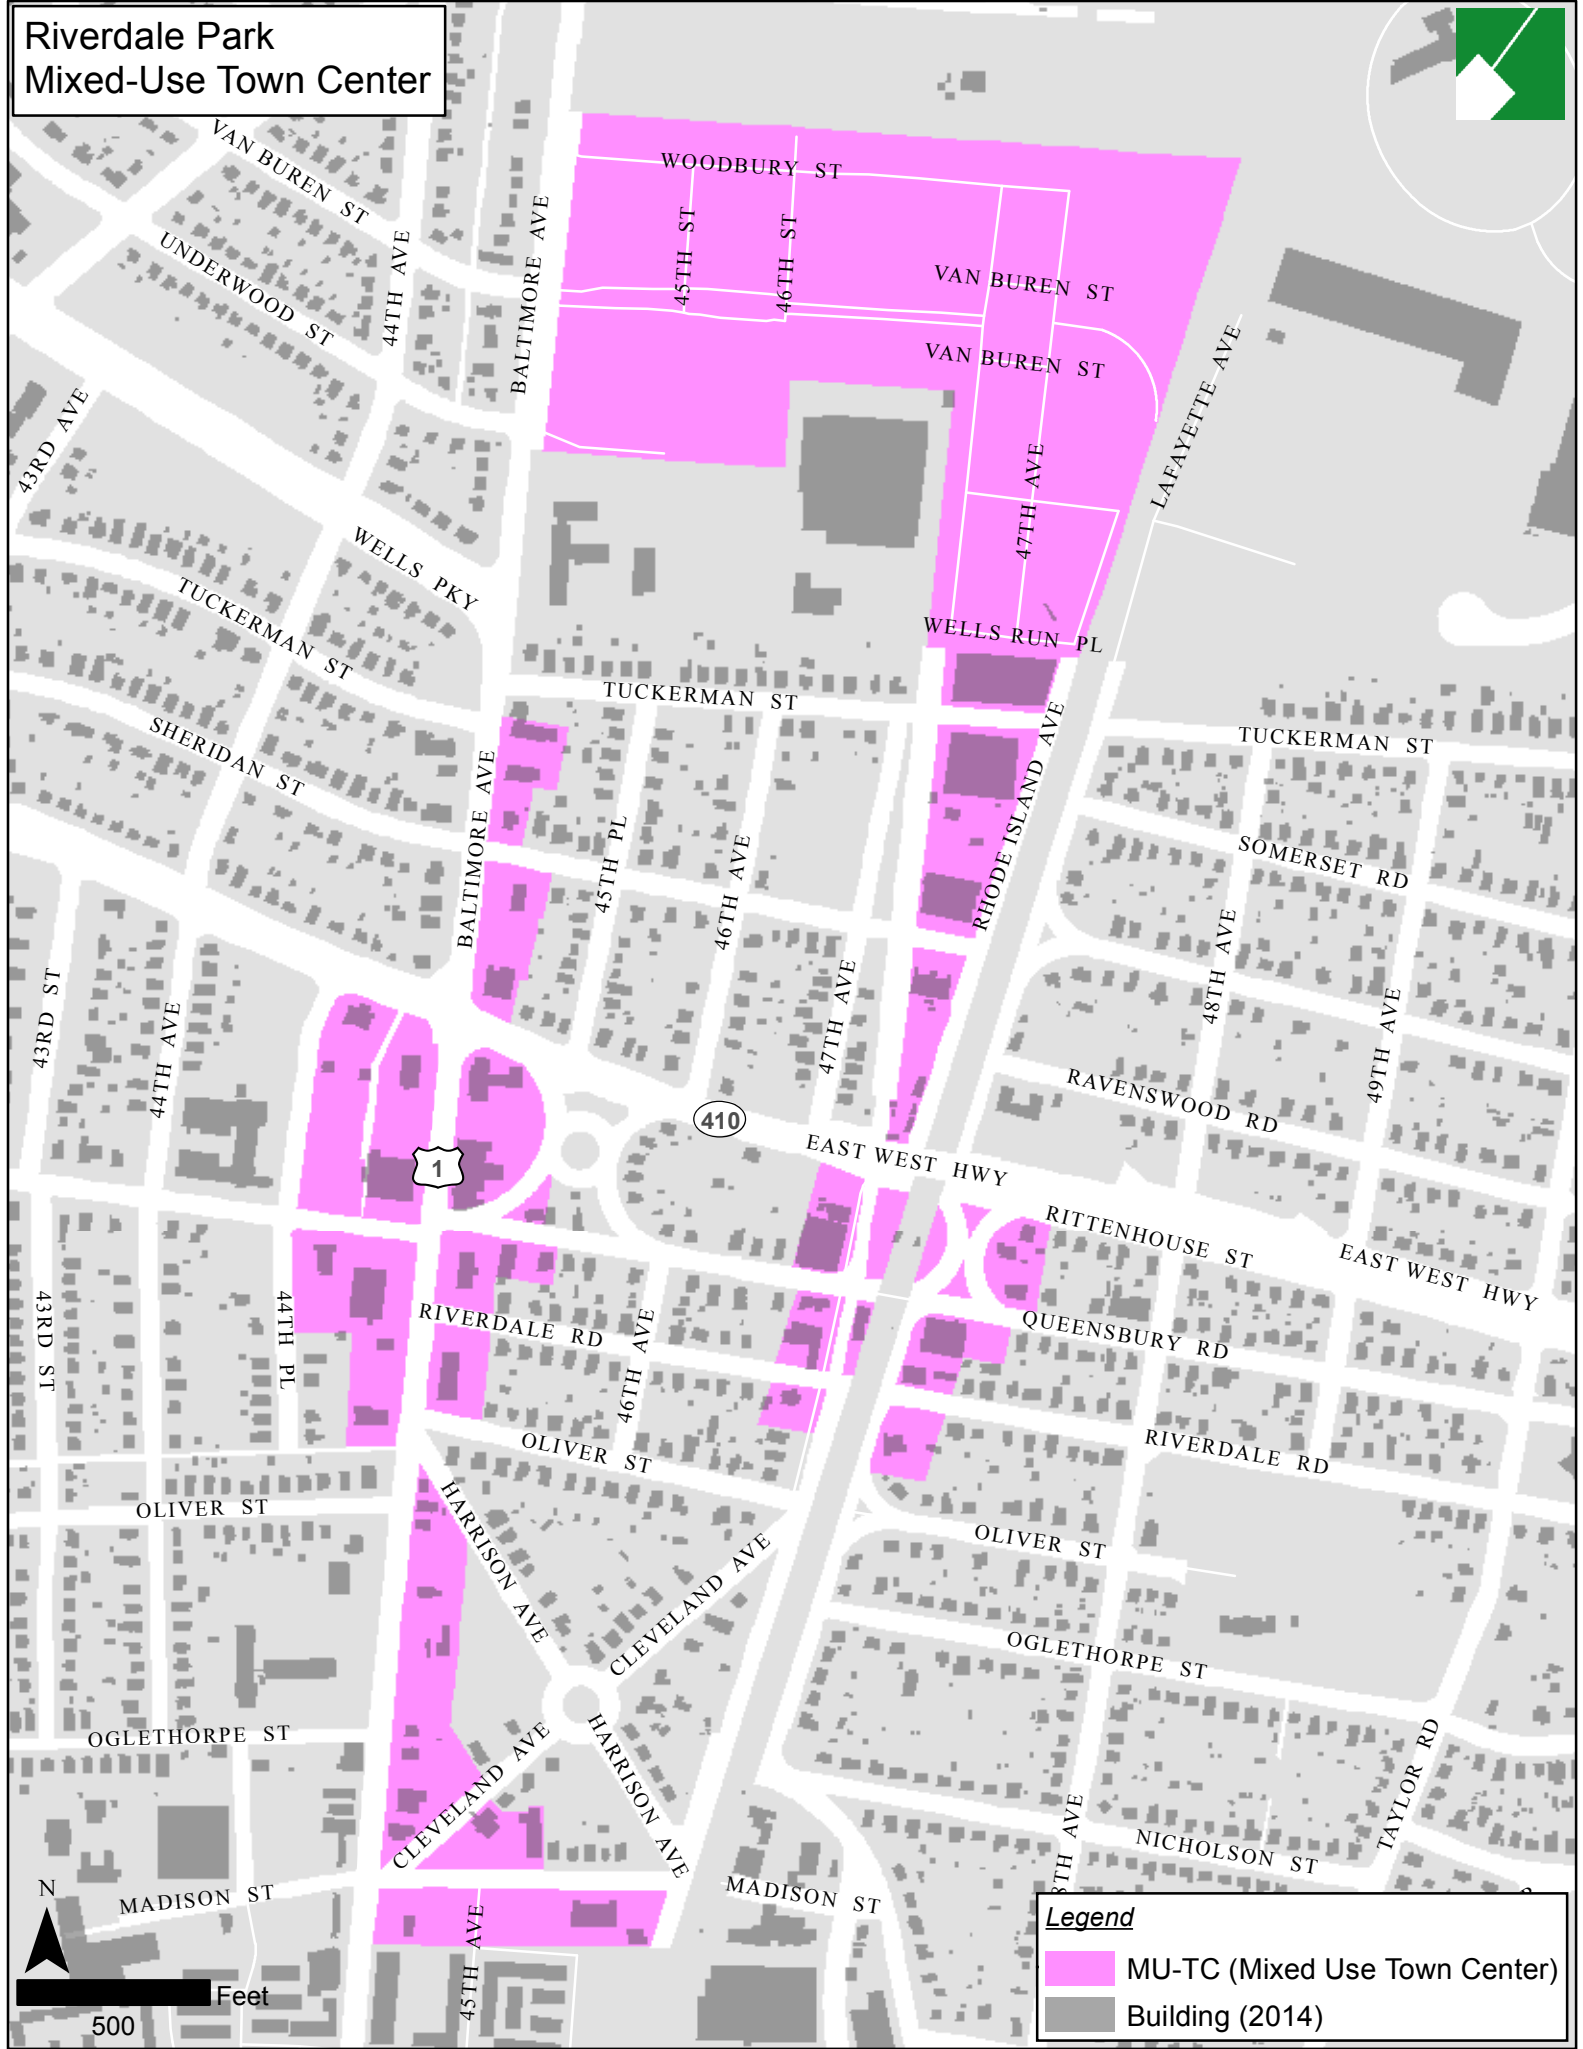

# Riverdale Park Mixed-Use Town Center

**Legend**

- MU-TC (Mixed Use Town Center)
- Building (2014)