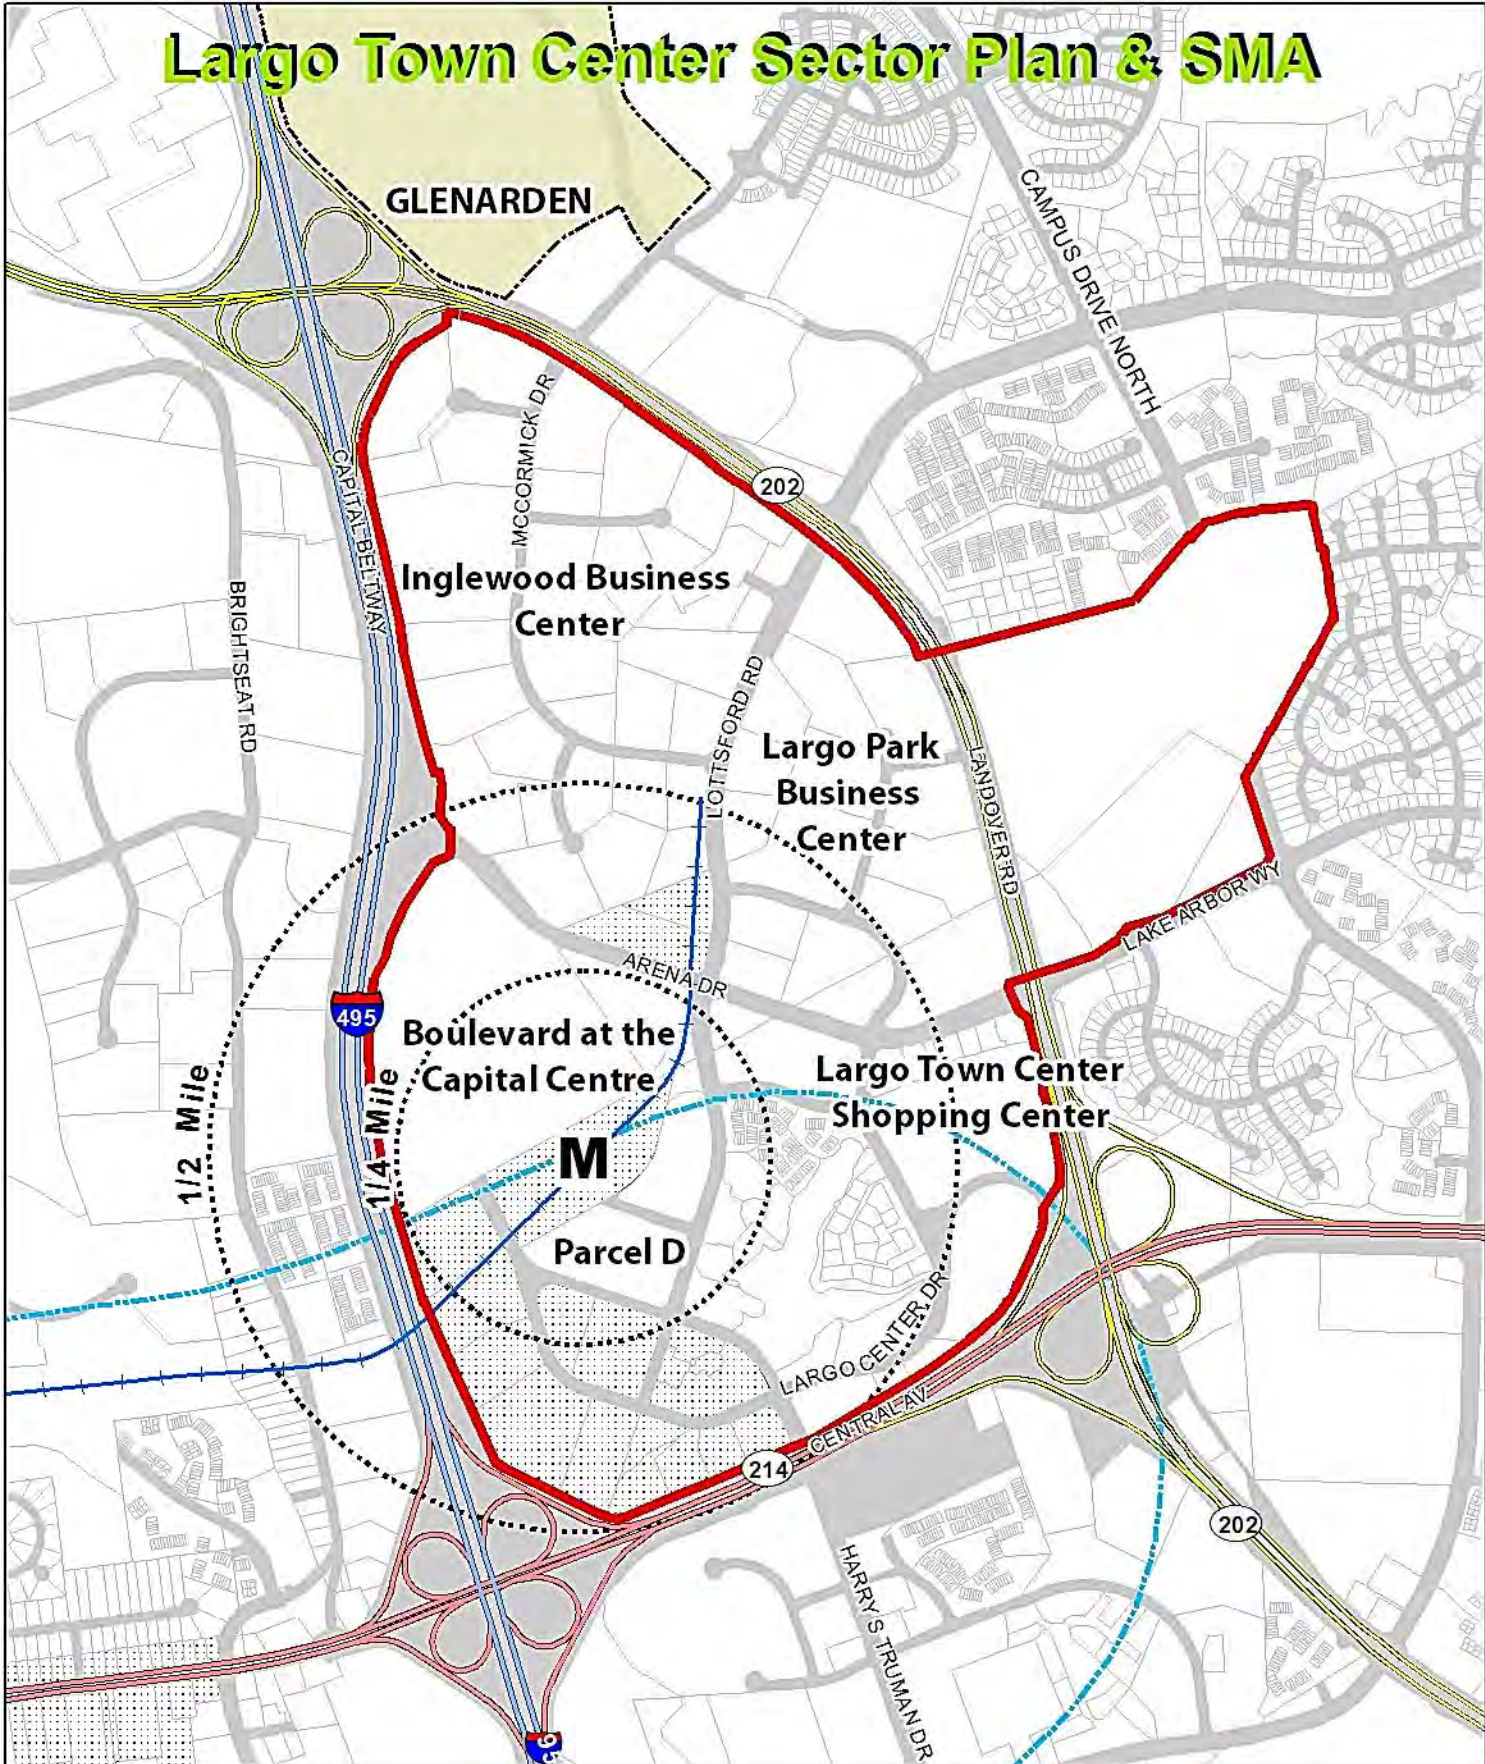

Largo Town Center Sector Plan & SMA

Legend

- GLENARDEN
- Boundary
- Metro Station
- Blue
- Freeway
- Highway
- Major Road
- Subregion 4 TOD Corridor Area
- Road ROW
- Development District Overlay